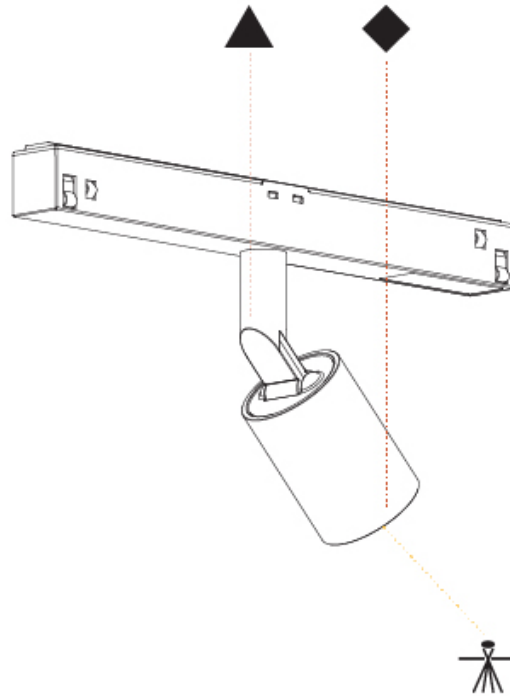

CENTRIQ FOR CLICKTRACK TRACK

A3T105-

PROJECT
TYPE
SPECIFIER
QUANTITY
DATE

A