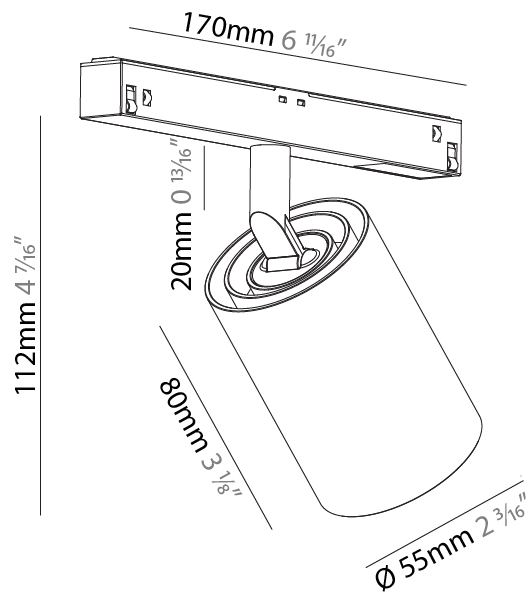

1. To build a product code in our configurator select the specify button on the base model # product page
2. To build a manual product code on this datasheet choose from the options listed below in blue font and add the suffix to the base model #

GENERAL

Series: Centriq
Subseries: Centriq for Clicktrack
Brand: Prolicht
Division: Architectural
Mounting Type: Track
Mounting Location: Ceiling
Subcategory: Spots

PHYSICAL

Shape: Cylinder
Diameter (mm): 55
Diameter (in): 2 ³/₁₆
Length (mm): 170
Length (in): 6 ¹¹/₁₆
Height (mm): 112
Height (in): 4 ⁷/₁₆
Light Distribution: Adjustable / Direct
Fixture Finish: SSR / BKV / CWI / CRY / HAB / UFT / ITA / RUA / FTG / MYG / LOD / PUS / FRO / FUP / KIA / POP / BLS / SPG / MEY / GOH / GUM / CHC / COM / ABZ / JAG / OBR / MOS / ROR
Fixture Material: Aluminum

ELECTRICAL

Lamp Type: LED (Zhaga Standard)
Input Wattage (W): 9
Total Output Wattage (W): 8.2
Dimming: Non-Dimmable
Driver Included: No
Driver Location: Remote
Driver Type: Constant Voltage - Universal
Driver Class: Class 2
Input Voltage (V): 48
Constant Current (MA): 700
Upon Request: 0-10Vdc dimming / DALI dimming

LED

Number of LEDs: 1
Color Temperature (°K): 2700 / 3000 / 4000
Max. Delivered Lumen (lm): 380 / 410 / 440
CRI: >90 CRI

OPTICAL

Reflector°: 9
Adjustability: Rotational 360°; Tilt 90° (±45°)

RATINGS AND CERTIFICATIONS

Certified By: Certified for North American Standards
IP rating: IP20