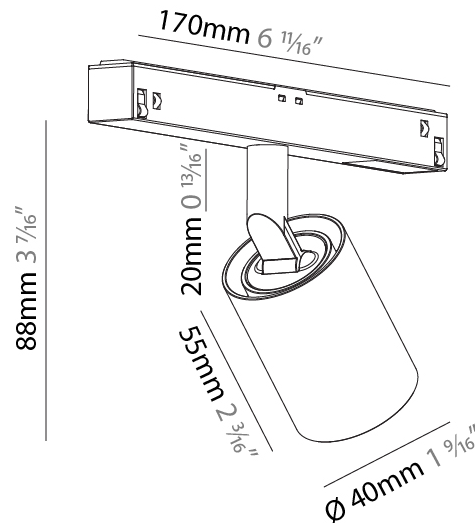

1. To build a product code in our configurator select the specify button on the base model # product page
2. To build a manual product code on this datasheet choose from the options listed below in blue font and add the suffix to the base model #

GENERAL

Series: Centriq
Subseries: Centriq for Clicktrack
Brand: Prolicht
Division: Architectural
Mounting Type: Track
Mounting Location: Ceiling
Subcategory: Spots

PHYSICAL

Shape: Cylinder
Diameter (mm): 40
Diameter (in): 1 9/16
Length (mm): 170
Length (in): 6 11/16
Height (mm): 88
Height (in): 3 7/16
Light Distribution: Adjustable / Direct
Fixture Finish: SSR / BKV / CWI / CRY / HAB / UFT / ITA / RUA / FTG / MYG / LOD / PUS / FRO / FUP / KIA / POP / BLS / SPG / MEY / GOH / GUM / CHC / COM / ABZ / JAG / OBR / MOS / ROR
Fixture Material: Aluminum

ELECTRICAL

Lamp Type: LED (Zhaga Standard)
Input Wattage (W): 6
Total Output Wattage (W): 5.4
Dimming: Non-Dimmable
Driver Included: No
Driver Location: Remote
Driver Type: Constant Voltage - Universal
Driver Class: Class 2
Input Voltage (V): 48
Constant Current (mA): 490
Upon Request: 0-10Vdc dimming / DALI dimming

LED

Number of LEDs: 1
Color Temperature (°K): 2700 / 3000 / 4000
Max. Delivered Lumen (lm): 360 / 390 / 420
CRI: >90 CRI

OPTICAL

Reflector°: 10
Adjustability: Rotational 360°; Tilt 90° (±45°)

RATINGS AND CERTIFICATIONS

Certified By: Certified for North American Standards
IP rating: IP20