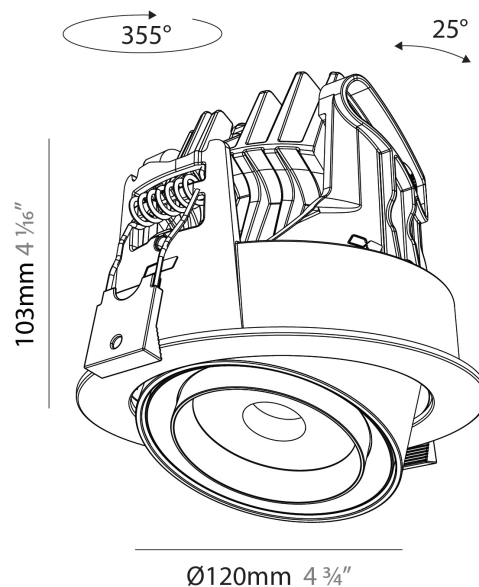

GENERAL

Series: Centriq
Subseries: Centriq Round Flex Adjustable
Brand: Prolicht
Division: Architectural
Mounting Type: Recessed
Mounting Location: Ceiling
Subcategory: Spots

PHYSICAL

Shape: Cylinder
Diameter (mm): 120
Diameter (in): 4 3/4
Height (mm): 105
Height (in): 4 1/8
Min. Recessing Depth (mm): 120
Min. Recessing Depth (in): 4 3/4
Light Distribution: Adjustable / Direct
Weight (kg): 0.666
Fixture Finish: SSR / BKV / CWI / CRY / HAB / UFT / ITA / RUA / FTG / MYG / LOD / PUS / FRO / FUP / KIA / POP / BLS / SPG / MEY / GOH / GUM / CHC / COM / ABZ / JAG / OBR / MOS / ROR
Fixture Material: Aluminum
Cut-out Measurements: Dia. 112mm / 4 7/16"

ELECTRICAL

Lamp Type: LED (Zhaga Standard)
Input Wattage (W): 8.2
Total Output Wattage (W): 7.3
Dimming: Dali Dimming
Driver Included: No
Driver Location: Remote
Driver Type: Constant Current - Universal
Driver Class: Class 2
Input Voltage (V): 120 - 277
Constant Current (MA): 200

LED

Color Temperature (°K): 2700-6500 Tunable White
Max. Delivered Lumen (lm): 391 - 451
Nominal Lumen (lm): 576 - 664
CRI: >90 CRI
Lamp Life (hrs): 50000

OPTICAL

Beam Angle: 14 - 46
Adjustability: Rotational 350° / Tilt 25°

RATINGS AND CERTIFICATIONS

Certified By: CSA Certified to UL and CSA Standards
IP rating: IP20