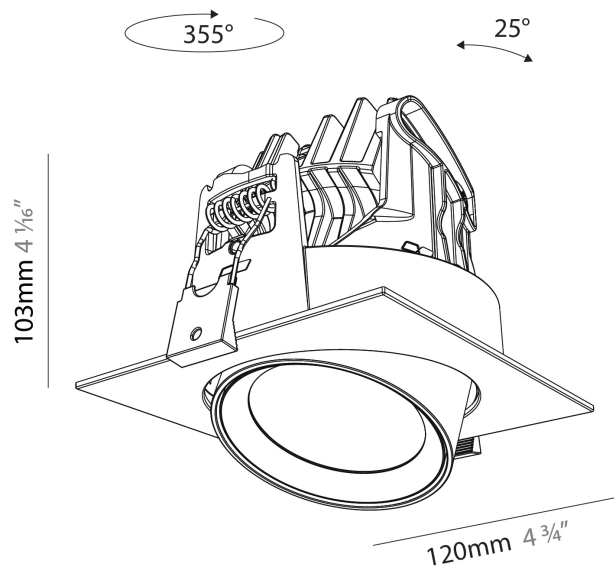

PHYSICAL

Shape: Cylinder
Diameter (mm): 120
Diameter (in): 4 3/4
Length (mm): 120
Length (in): 4 3/4
Height (mm): 105
Height (in): 4 1/8
Min. Recessing Depth (mm): 120
Min. Recessing Depth (in): 4 3/4
Light Distribution: Adjustable / Direct
Weight (kg): 0.665
Diffuser: Lens Pack - No Lens / Opal / Linear Spread Lens / Honeycomb / Spread Lens
Fixture Finish: SSR / BKV / CWI / CRY / HAB / UFT / ITA / RUA / FTG / MYG / LOD / PUS / FRO / FUP / KIA / POP / BLS / SPG / MEY / GOH / GUM / CHC / COM / ABZ / JAG / OBR / MOS / ROR
Fixture Material: Aluminum
Cut-out Measurements: Dia. 112mm / 4 7/16"

ELECTRICAL

Lamp Type: LED (Zhaga Standard)
Input Wattage (W): 20.5
Total Output Wattage (W): 18.1
Dimming: Tri-Mode (Non-Dimming and Phase Dimming (120Vac only) and 0-10V Dimming)
Driver Included: Yes
Driver Location: Recessed Housing
Driver Type: Constant Current - Universal
Driver Class: Class 2
Input Voltage (V): 120 - 277
Constant Current (MA): 500

LED

Color Temperature (°K): 2700 / 3000 / 3500 / 4000
Max. Delivered Lumen (lm): 1432 / 1542 / 1432 / 1636
Nominal Lumen (lm): 1668 / 1797 / 1668 / 1907
CRI: >90 CRI
Lamp Life (hrs): 50000

OPTICAL

Reflector: 10
Adjustability: Rotational 350° / Tilt 25°

RATINGS AND CERTIFICATIONS

Certified By: CSA Certified to UL and CSA Standards
IP rating: IP20